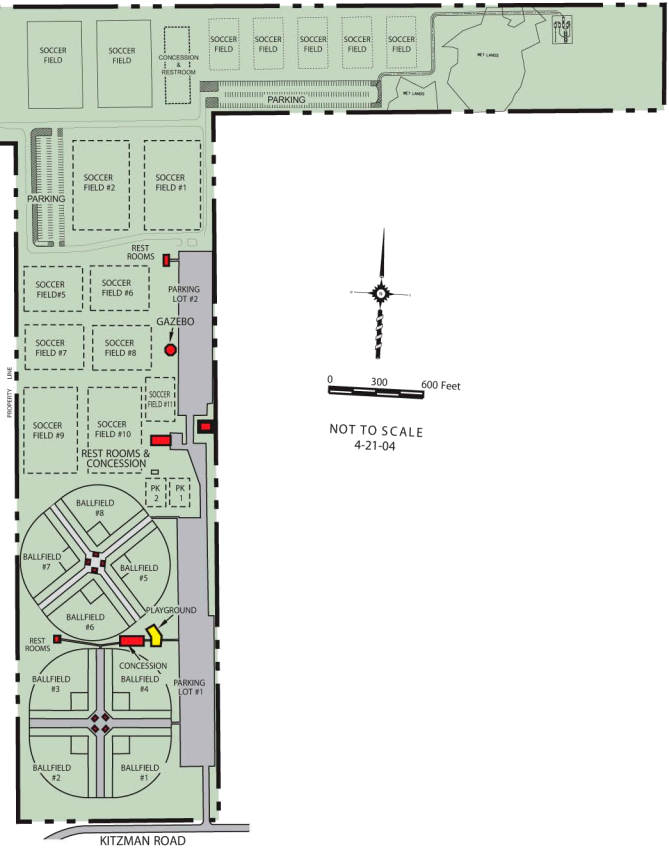

INSET MAP
Not To Scale

HARRIS COUNTY
VICINITY MAP
Not To Scale

A. D. DYESS PARK
16822 KITZMAN ROAD
 113.7 ACRES

R. Jack Cagle, Commissioner